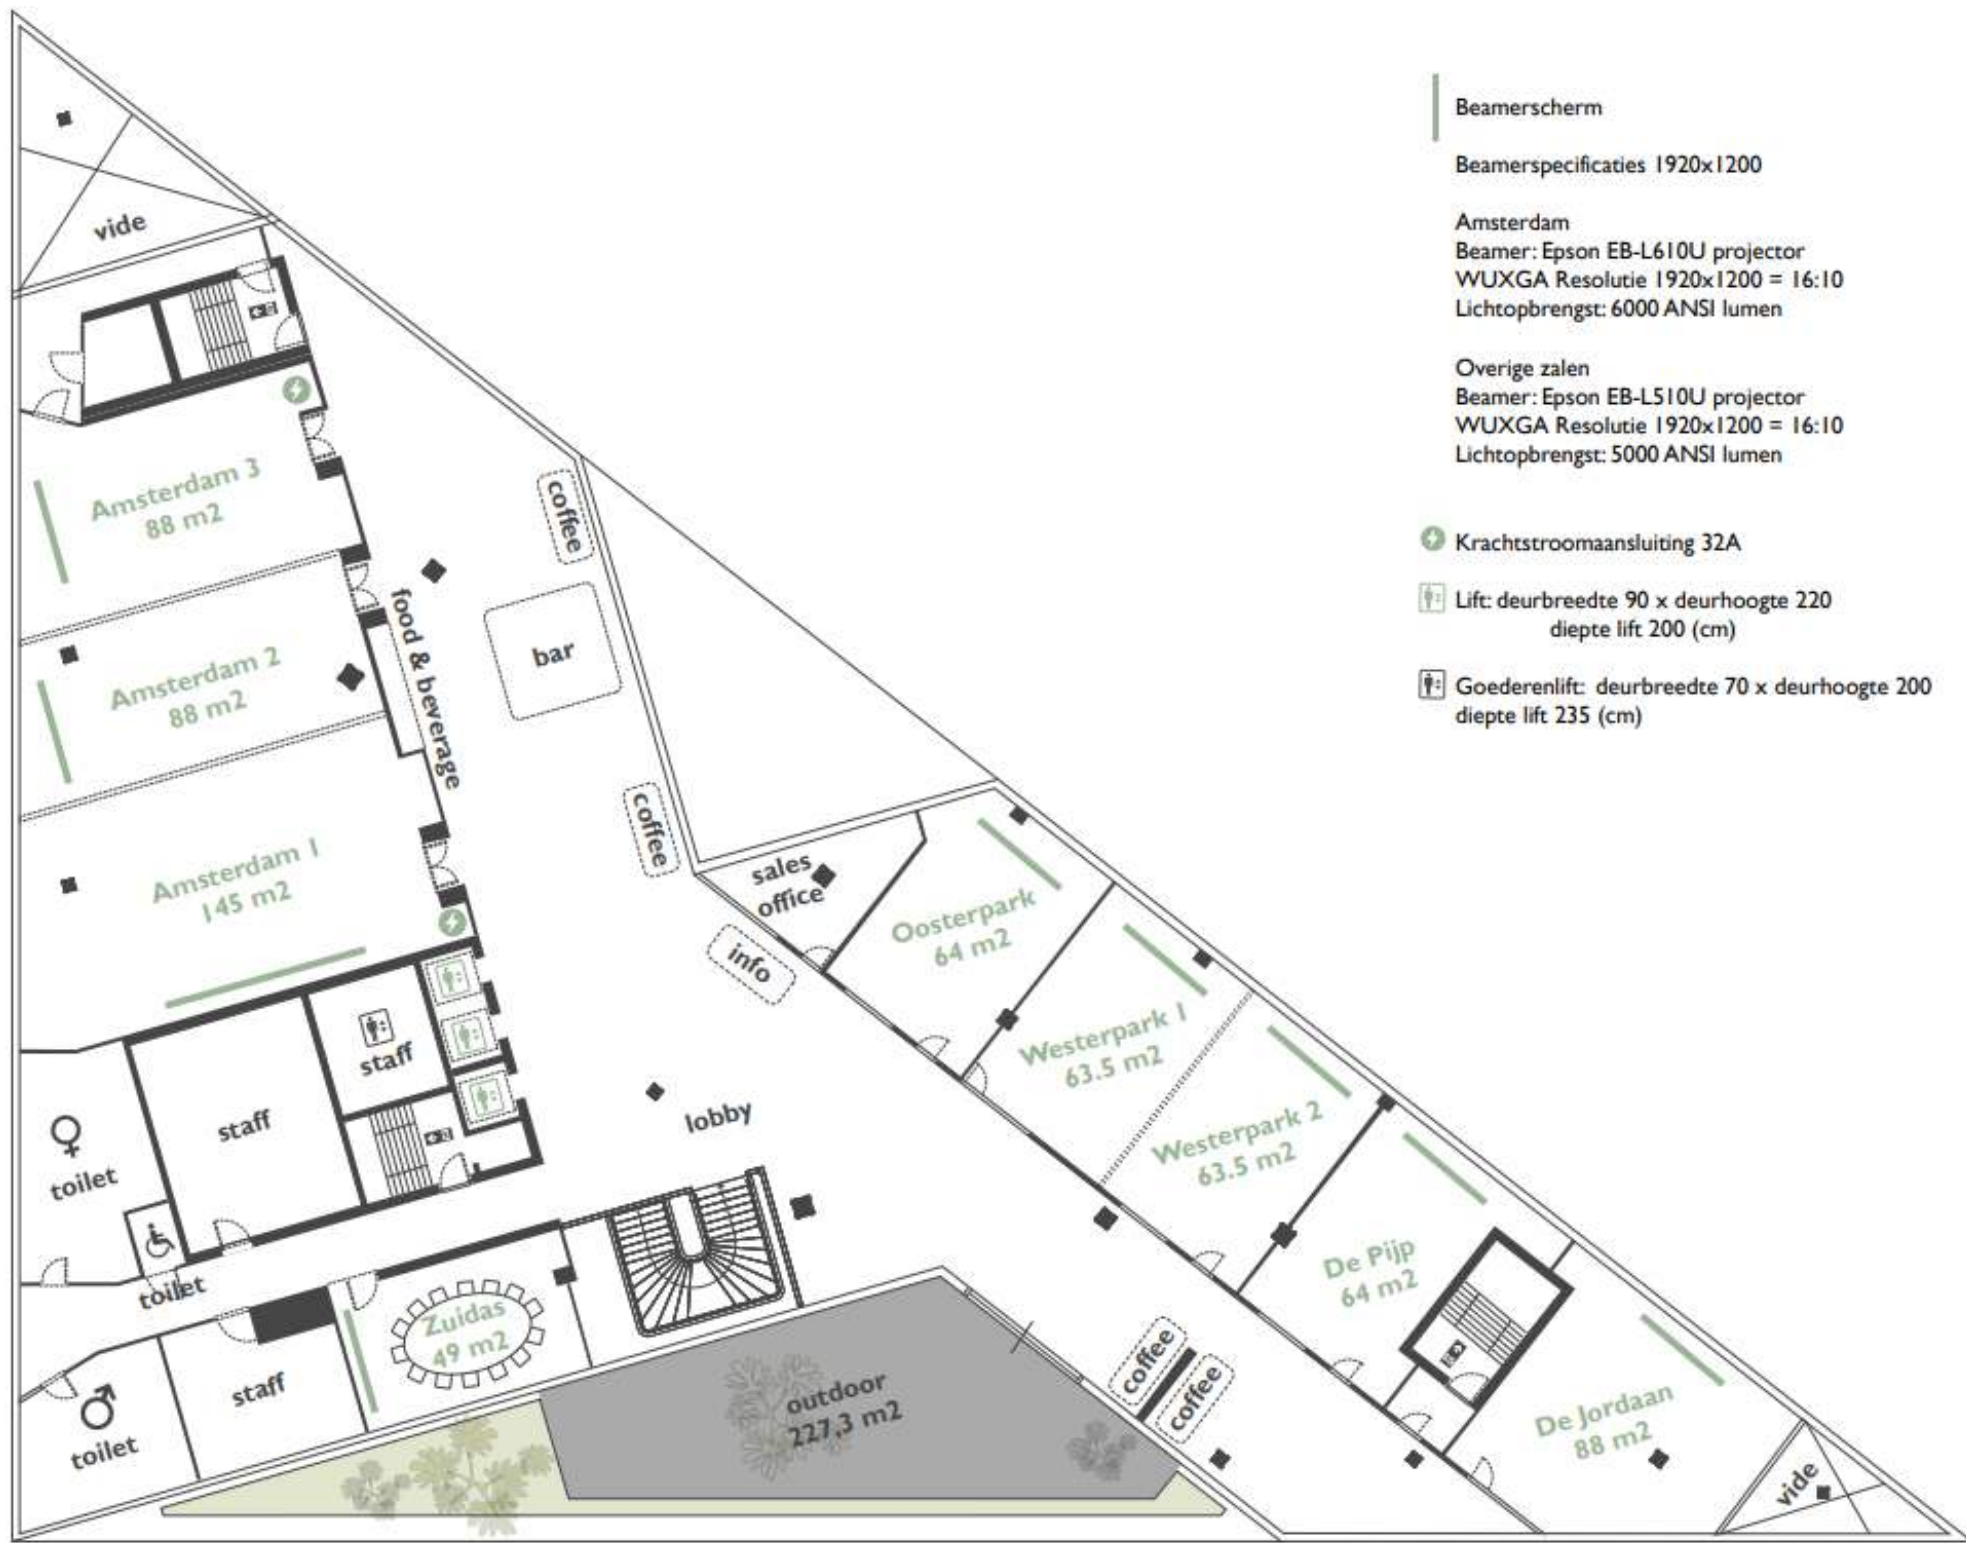

Beamerschermer

Beamerspecificaties 1920x1200

Amsterdam

Beamer: Epson EB-L610U projector
WUXGA Resolutie 1920x1200 = 16:10
Lichtopbrengst: 6000 ANSI lumen

Overige zalen

Beamer: Epson EB-L510U projector
WUXGA Resolutie 1920x1200 = 16:10
Lichtopbrengst: 5000 ANSI lumen

- Krachtstroomaansluiting 32A
- Lift: deurbreedte 90 x deurhoogte 220
  diepte lift 200 (cm)
- Goederenlift: deurbreedte 70 x deurhoogte 200
  diepte lift 235 (cm)